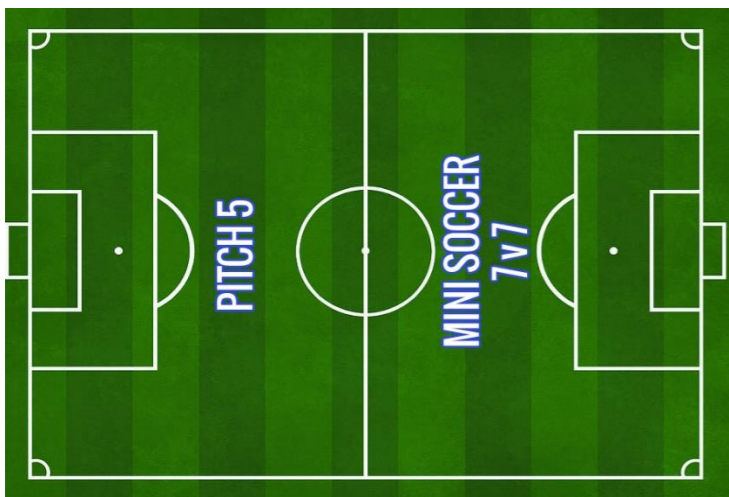

BISHOPS STORTFORD COMMUNITY FOOTBALL CLUB

FRIEDBERG AVENUE - PITCH LAYOUT

ENTRANCE