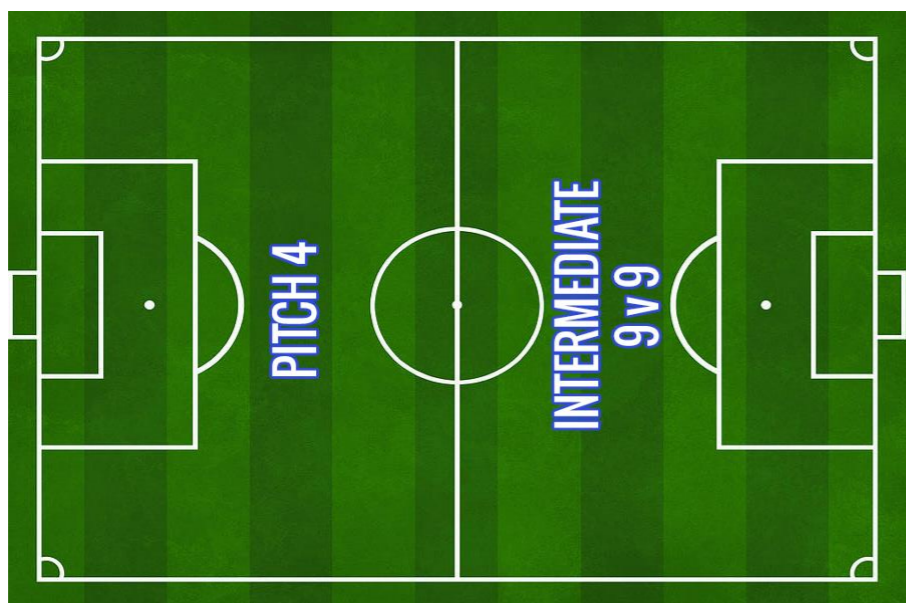

BISHOPS STORTFORD COMMUNITY FOOTBALL CLUB

FRIEDBERG AVENUE - PITCH LAYOUT

ENTRANCE