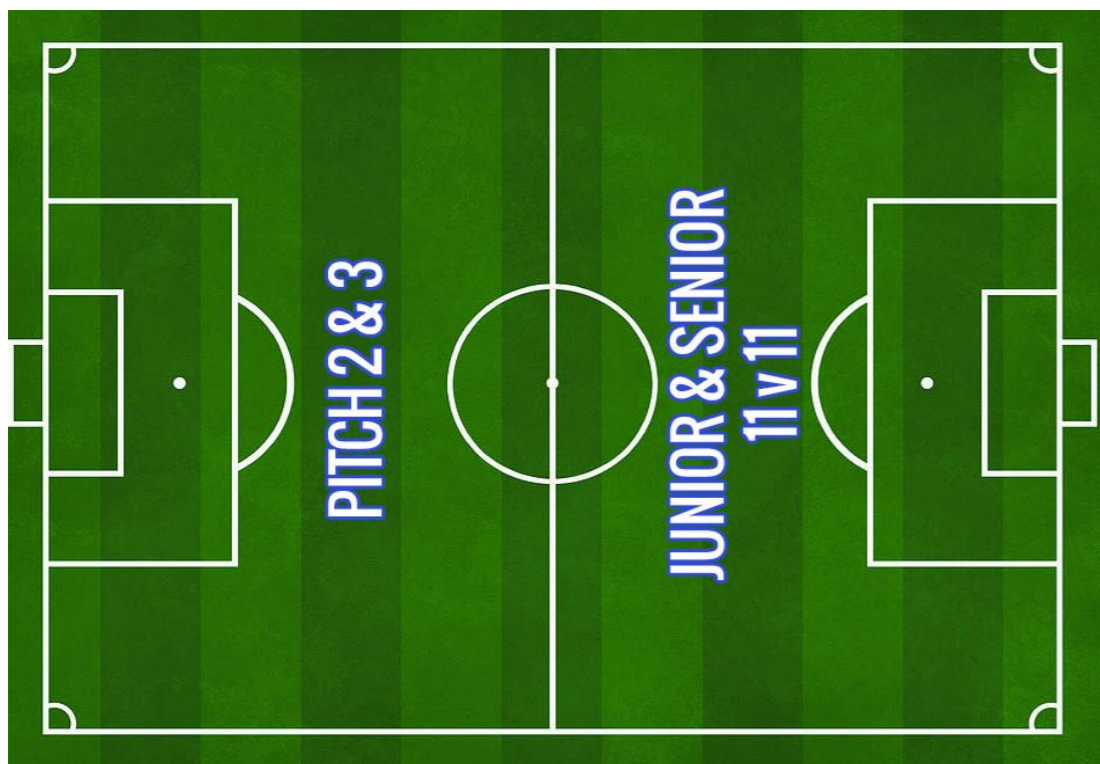

BISHOPS STORTFORD COMMUNITY FOOTBALL CLUB

FRIEDBERG AVENUE - PITCH LAYOUT

ENTRANCE