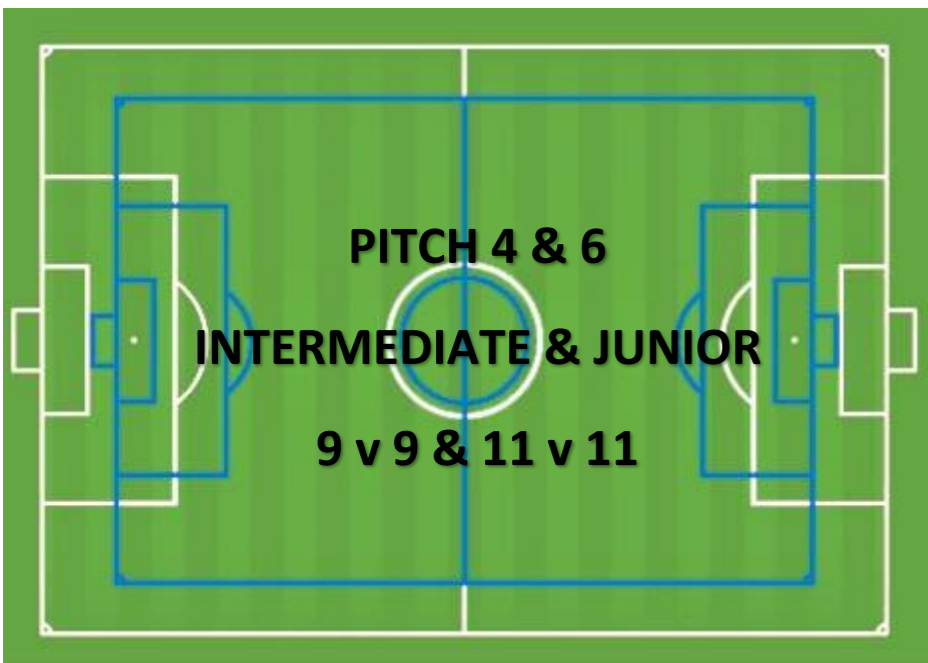

BISHOPS STORTFORD COMMUNITY FOOTBALL CLUB

FRIEDBERG AVENUE - PITCH LAYOUT

ADDITIONAL CAR PARKING

ENTRANCE