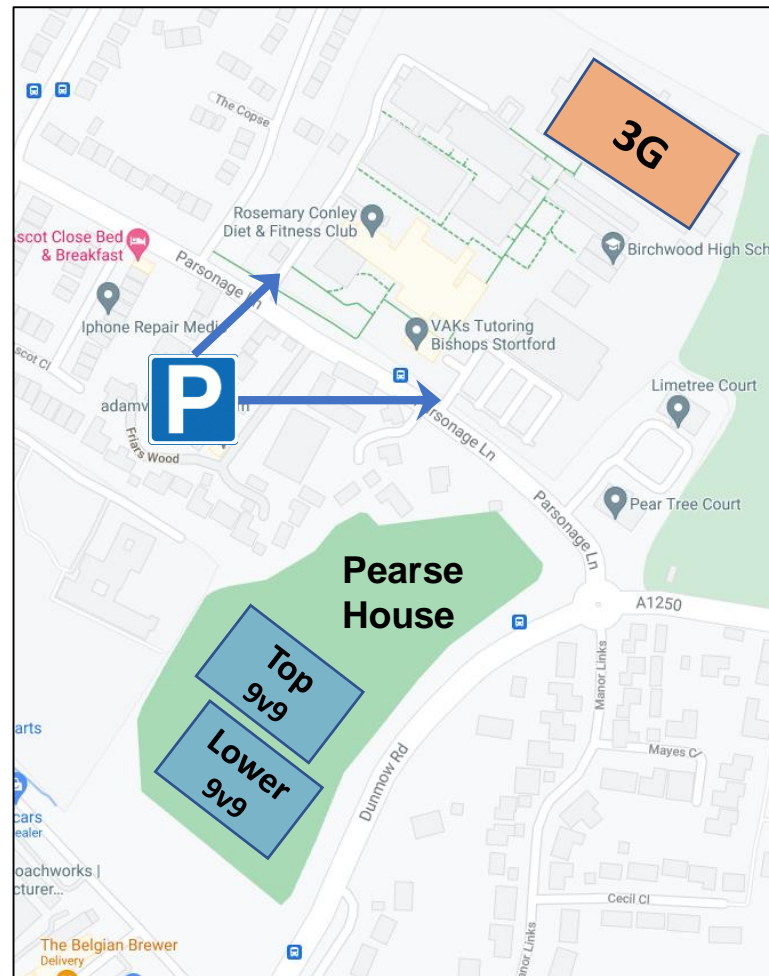

Bishop's Stortford CFC

CHARTER STANDARD
COMMUNITY CLUB

BIRCHWOOD High School

Parsonage Ln, Bishops Stortford, CM23 2HH

We play in **royal blue** strip

FACILITIES

- Only clean boots on the 3G pitch; no studs
- Toilets in the school building

PARKING

- Main car park at the front of the school
- Overflow parking to rear of the school
- NO PARKING on Dunmow Road
- **Pearse House**: Use pedestrian crossing to access pitches

Respect

- Spectators must remain behind the respect barriers at all times
- Never engage in or tolerate offensive, insulting or abusive language or behaviour
- Always respect the match officials' decisions
- Applaud effort and good play as well as success, on both sides
- Remember that children play for FUN!