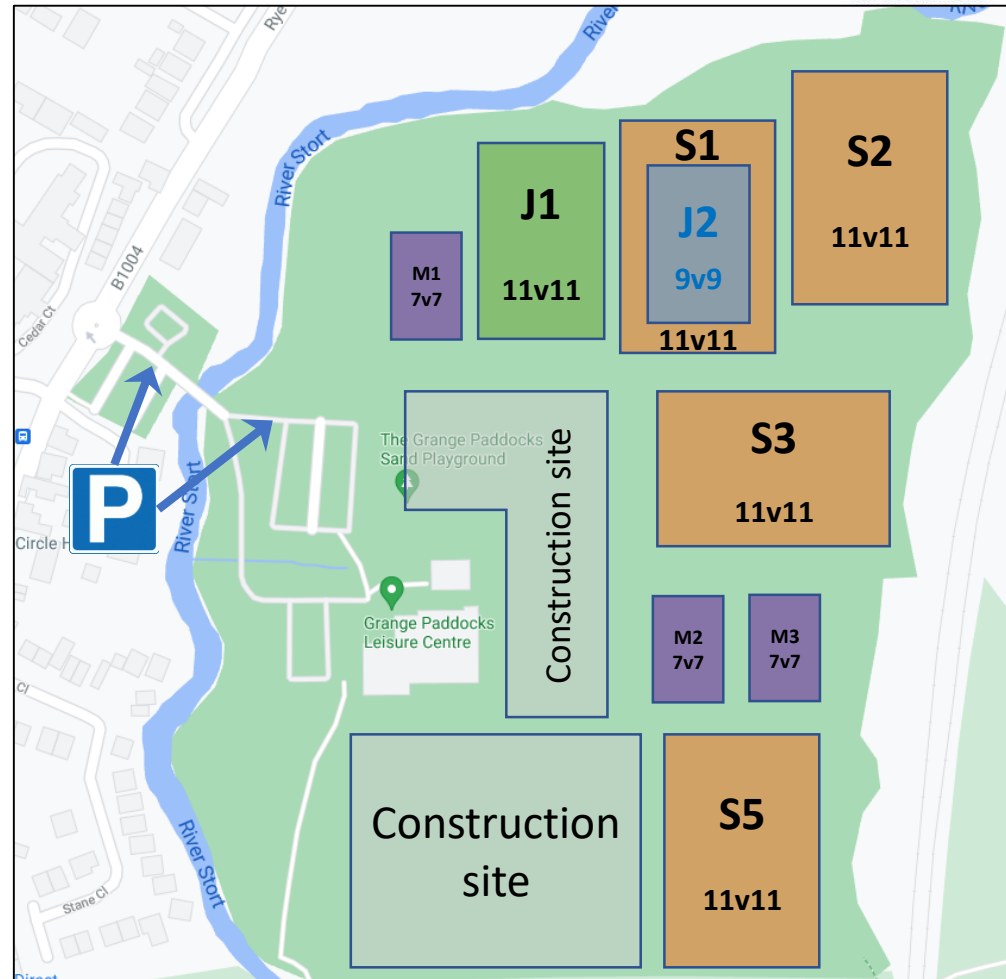

Bishop's Stortford CFC

CHARTER STANDARD
COMMUNITY CLUB

GRANGE PADDOCKS Leisure Centre

Rye St, Bishops Stortford, CM23 2HH

We play in **royal blue** strip

FACILITIES

- Changing rooms & toilets in the leisure centre
- Kiosk selling hot drinks & snacks

PARKING

- Try to park in the big car park on the left over the bridge
- Park only in marked spaces
- Charges apply on Sat, free on Sun

Respect

- Spectators must remain behind the respect barriers at all times
- Never engage in or tolerate offensive, insulting or abusive language or behaviour
- Always respect the match officials' decisions
- Applaud effort and good play as well as success, on both sides
- Remember that children play for FUN!