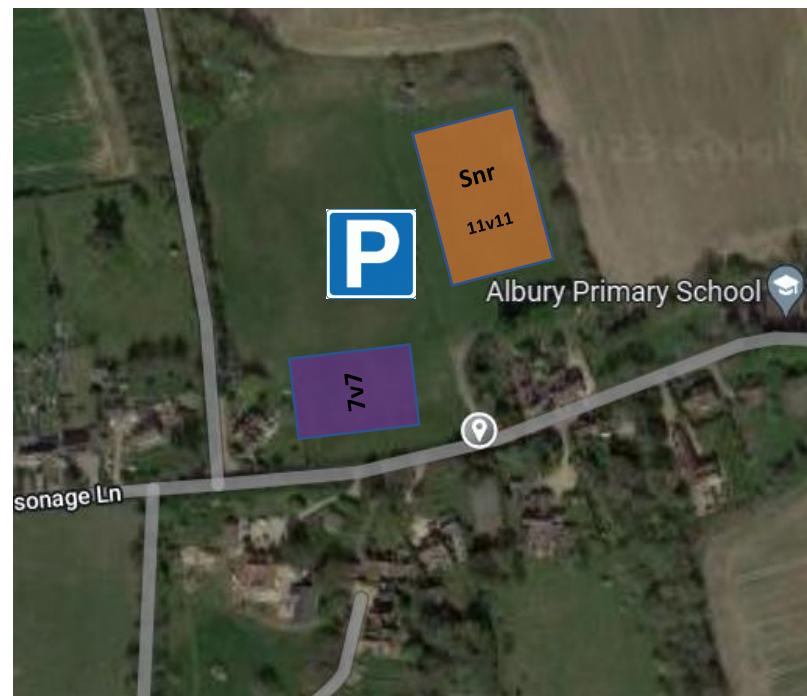

Bishop's Stortford CFC

CHARTER STANDARD
COMMUNITY CLUB

ALBURY PITCH

Albury Football Pitch, The Dole Field, Church End
Albury SG11 2JG

[what3Words: ///behalf.packing.beard](http://what3Words.com:///behalf.packing.beard)

We play in **royal blue** strip

Mini and Senior Pitch – no goal shooting practice in front of houses – move goal to rail side of the pitch. **DO NOT CLIMB INTO GARDENS TO RETRIEVE BALLS** – knock at the end of the match.

FACILITIES

- Defibrillator: Village Hall
- Clubhouse

PARKING

- On the field along rail or between pitches in marked bays

Respect

- Spectators must remain behind the respect barriers at all times
- Never engage in or tolerate offensive, insulting or abusive language or behaviour
- Always respect the match officials' decisions
- Applaud effort and good play as well as success, on both sides
- Remember that children play for FUN!

-NO-SMOKING

-NO-VAPING