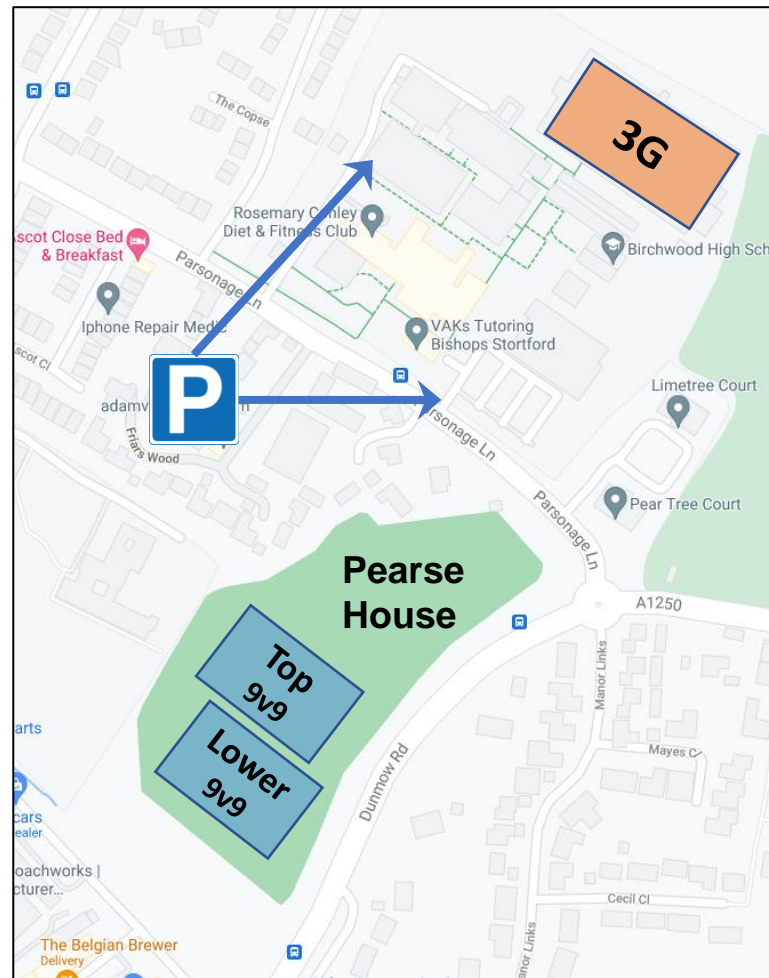

Bishop's Stortford CFC

CHARTER STANDARD
COMMUNITY CLUB

BIRCHWOOD High School

Parsonage Lane, Bishops Stortford, CM23 5BD

[What3Words: bands rents simple](#)

We play in **royal blue** strip

FACILITIES

- Kiosk for refreshments - Saturdays
- Toilets in the school building
- Defibrillator in the sports hall lobby

PARKING

- **3G Pitch** use the overflow parking to rear of the school
- **Pearse House:** Use the main car park at the front of the school Use pedestrian crossing to access pitches
- **NO PARKING** on Dunmow Road OR Parsonage Lane.
NO PARKING on footpath in front of school.