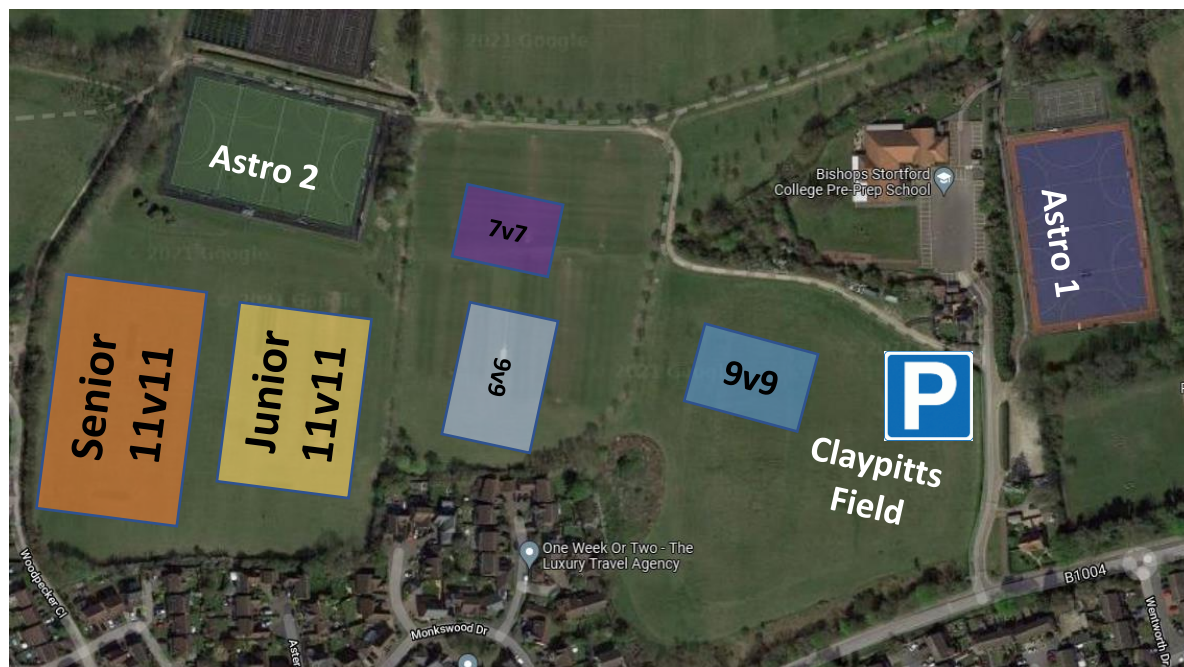

Bishop's Stortford CFC

CHARTER STANDARD
COMMUNITY CLUB

BISHOP'S STORTFORD COLLEGE

Pitches are located on the school field by Astro 2

[What3Words: boots.relate.pinch](https://www.what3words.com/bootstraps/boots.relate.pinch)

We play in **royal blue** strip

FACILITIES

Toilets (Portaloos on Claypitts)

PARKING

Either Pre-Prep, Great Hadham Road, Bishops Stortford, CM23 4BT

Or Prep School Car Park (NOT THE MAIN SCHOOL CAR PARK) which is located up Maze Green Road, Bishops Stortford, CM23 2PH. The entrance is half way up on the left and has a sign that says Sportshall on it. Then walk through to pitches.

If bringing your dog with you please **keep to the paths** for walks and clean up any mess immediately. **No pets allowed within the Astro pitches.**

Respect

- Spectators must remain behind the respect barriers at all times
- Never engage in or tolerate offensive, insulting or abusive language or behaviour
- Always respect the match officials' decisions
- Applaud effort and good play as well as success, on both sides
- Remember that children play for FUN!