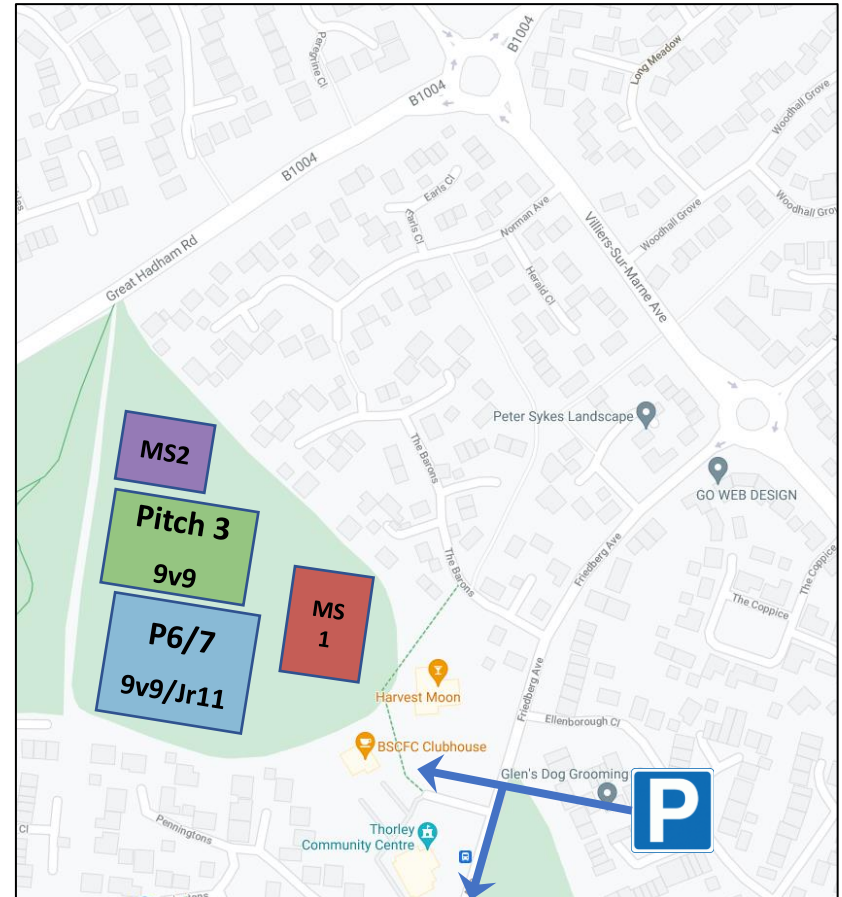

## FRIEDBERG AVENUE PITCHES

Bishops Stortford, CM23 4RF

[What3Words: punt shorts other](#)

We play in **royal blue** strip

## FACILITIES

- Ray's Café and toilets in the clubhouse
- Harvest Moon pub next door
- Defibrillator in the clubhouse

## PARKING

- For Managers, Match Officials and disabled spectators only.
- At Rear of Sainsburys on Friedberg Ave CM23 4JX (driving post code)
- NO PARKING at the pub or Community Centre

Respect

- Spectators must remain behind the respect barriers at all times
- Never engage in or tolerate offensive, insulting or abusive language or behaviour
- Always respect the match officials' decisions
- Applaud effort and good play as well as success, on both sides
- Remember that children play for FUN!