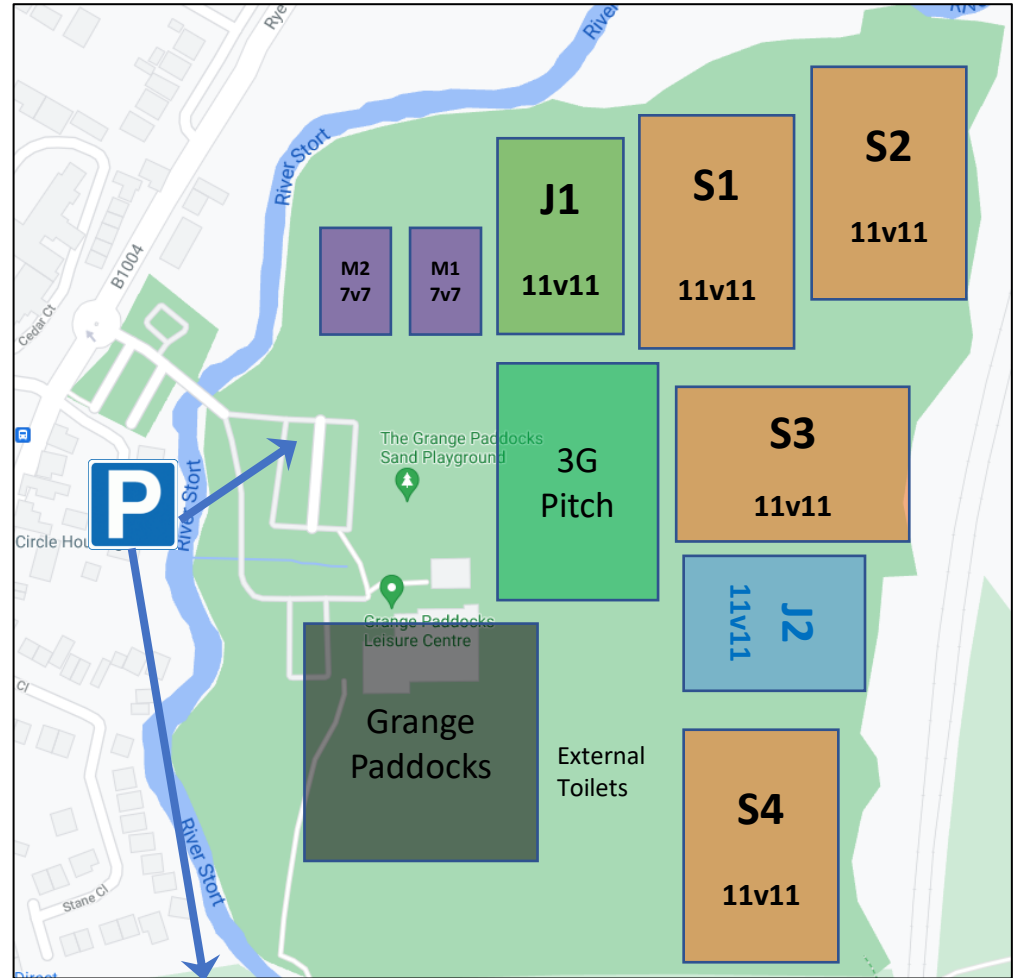

Bishop's Stortford CFC

CHARTER STANDARD
COMMUNITY CLUB

GRANGE PADDOCKS Leisure Centre

Rye St, Bishops Stortford, CM23 2HH

[What3Words: catchers radiated reckons](#)

We play in **royal blue** strip

FACILITIES

- Changing rooms & toilets rear of leisure centre (by S4)
- Defibrillator in the reception area

PARKING

- Limited Parking
- Park only in marked spaces
- Charges apply on Sat and Sunday – first 2.5 hours free in main car park – must display a ticket.
- Long-stay car park charges apply
- Additional Car Parking – new multistorey at Northgate End CM23 2BA – short walk to pitches